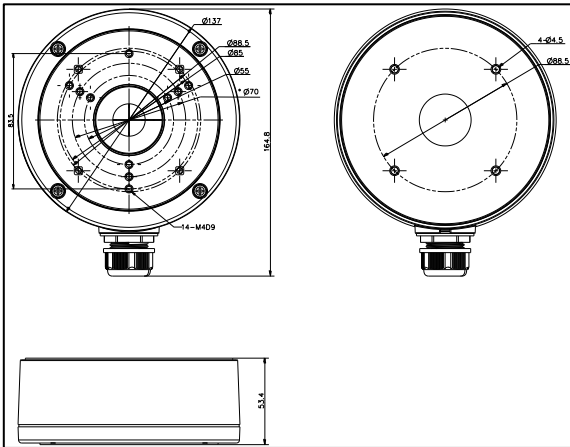

### Junction Box for Dome Camera

#### Dimension:

#### Parameter:

|            |                              |
|------------|------------------------------|
| Model      | DS-1280ZJ-S                  |
| Parameters | Junction Box for Dome Camera |
| Appearance | Hikvision White              |
| Material   | Aluminum Alloy               |
| Dimension  | Φ 137 x 53.4x 164.8mm        |
| Weight     | 527g                         |