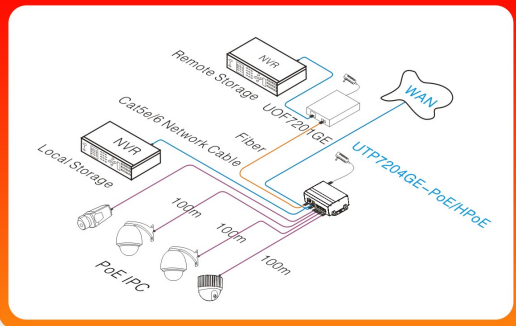

Fiber/ Gigabit Uplink Ports

Each Port: 60W PoE++ 150m

Standard Application