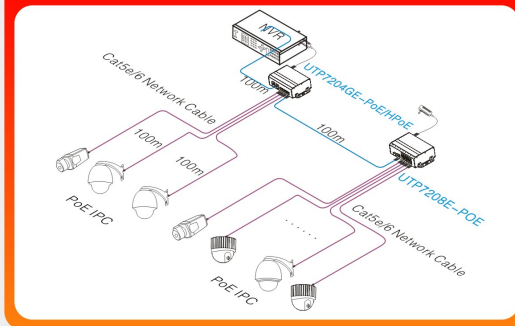

Industrial Terminal

Din Rail Installation

Cascade Application

ISC WEST, Las Vegas
April 15-17, 2015
Booth No.: 40336

ESM 2015, Mexico
April 28-30, 2015
Booth No.: 1901

MIPS 2015, Moscow
April 13-16, 2015
Hall No.: 75C

EXPOSEC 2015, São Paulo
May 12-14, 2015
Booth No.: 208A